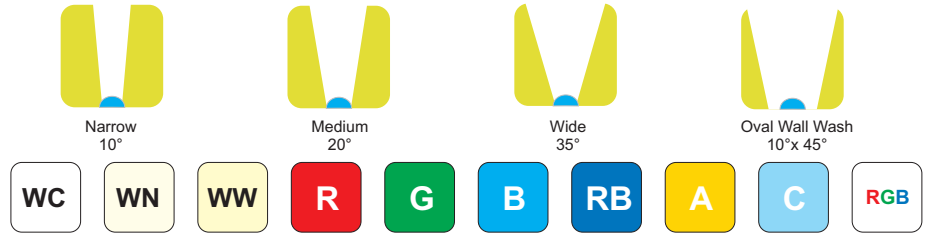

Overview

High output architectural LED Luminaire made of extruded Aluminium which is anodised for exterior use to 25 microns.

Suitable for indoor and any aggressive outdoor environment, complete with various beam angles and illumination of up to 20 meters.

If necessary, the Radiant Linear Strip is water resistant. These linear units are available in lengths of 400, 800 and 1200mm. Mounting brackets can be supplied for fixing to the wall or ceiling and the fitting is supplied complete with 2 meters of cable for onward connection to the driver selected.

MECHANICAL DIMENSIONS

BEAM ANGLE & COLOUR

OPERATING DETAILS

Model	No. LED	Nominal Length	Weight (Kg)	
			IP20	IP67
Radiant Linear Strip LUXEON Rebel	12	400mm	0.89	0.95
Radiant Linear Strip LUXEON Rebel	24	800mm	1.38	1.45
Radiant Linear Strip LUXEON Rebel	36	1200mm	1.89	1.95

HOW TO ORDER

Model	IP	Colour (Code in box)	No. LED	Optics
ISTL-LS	IP (IP67)	White Cool <input type="checkbox"/> WC	12	N (Narrow)
	Leave Blank (IP20)	White Neutral <input type="checkbox"/> WN	24	M (Medium)
		White Warm <input type="checkbox"/> WW	36	W (Wide)
		Red/Green/Blue <input type="checkbox"/> RGB		O (Oval)