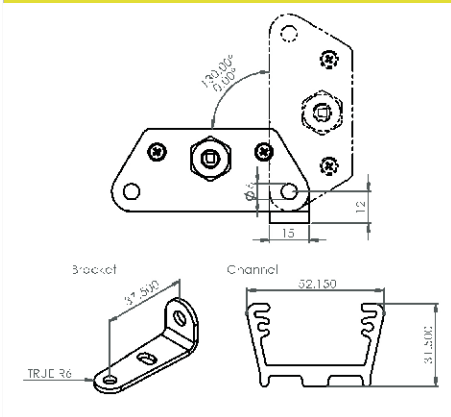

If necessary, the Radiant Linear Strip is water resistant. These linear units are available in lengths of 400, 800 and 1200mm. Mounting brackets can be supplied for fixing to the wall or ceiling and the fitting is supplied complete with 2 meters of cable for onward connection to the driver selected.

MECHANICAL DIMENSIONS

BEAM ANGLE & COLOUR

OPERATING DETAILS

Model	No. LED	Nominal Length	Weight (Kg)	
			IP20	IP67
Radiant Linear Strip LUXEON Rebel	12	400mm	0.89	0.95
Radiant Linear Strip LUXEON Rebel	24	800mm	1.38	1.45
Radiant Linear Strip LUXEON Rebel	36	1200mm	1.89	1.95

OPERATING DETAILS

Model	LED Drive Current	Max Temp.	Ambient Temp Range
ALL	350mA	+70 Degrees C	-10 to +55 Degrees C

MATERIALS

Model	Mounting Type	Finish
IP20 Fascia - Polycarbonate	Mounting brackets	25 Micron Anodised Aluminium
IP67 Fascia - UV Stable Cast Resin	Mounting brackets	25 Micron Anodised Aluminium

ELECTRICAL DETAILS

Model	Nominal Length	Values at Constant Current
		350mA
Radiant Linear Strip LUXEON Rebel	400mm	13W
Radiant Linear Strip LUXEON Rebel	800mm	26W
Radiant Linear Strip LUXEON Rebel	1200mm	39W