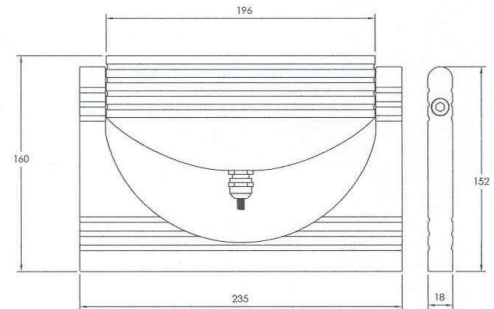

Radiant 18 or 36 LED SPOT

Overview

A high-powered IP67 rated, flood light, combining a thermally designed casing with several colour options and beam patterns, each unit contains 18 or 36 high powered emitters.

This fixture can be supplied with narrow, medium and wide optical beam patterns. The IST Radiant 18 or 36 LED Spot is ideal for both indoor and outdoor use.

Each fixture is supplied with 2 metres of cable. Adjustable side mounting bolts offer full flexibility for the installation position of the luminaire.

Ordering Code: ISTL-FLIP-RGB-36-W equates to a 36 LED Spot fixture in RGB colour change with wide angle optics for outdoor use.

Data	
Max Operating Temp:	+70°C
Operating Ambient:	-10°C to +40°C
Lamp Life:	50,000 hours
Weight:	4.500Kg