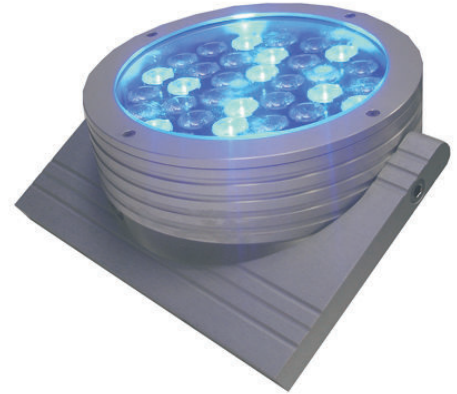

Radiant 18 or 36 LED SPOT

Overview

A high-powered IP67 rated, flood light, combining a thermally designed casing with several colour options and beam patterns, each unit contains 18 or 36 high powered emitters.

This fixture can be supplied with narrow, medium and wide optical beam patterns. The IST Radiant 18 or 36 LED Spot is ideal for both indoor and outdoor use.

Each fixture is supplied with 2 metres of cable. Adjustable side mounting bolts offer full flexibility for the installation position of the luminaire.

A	B	C	D			
Product	LED Colour Available	LED Colour	No LED's	Optic angle available	Colour Temp or dominant wavelength	Typical Luminous Flux (lm)
ISTL-FLIP	Warm White	WW	18	N=Narrow (5°)	3000K	60
	Neutral White	3WN	36	M=Medium (15°)	4100K	60
	Cool White	3WC		W=Wide (25°)	5500K	100
	Blue	B			470nm	24.5
	Green	G			530nm	70
	Red	R			627nm	41.5
	RGB	RGB			N/A	N/A

Ordering Code: ISTL-FLIP-RGB-36-W equates to a 36 LED Spot fixture in RGB colour change with wide angle optics for outdoor use.

Data	
Max Operating Temp:	+70°C
Operating Ambient:	-10°C to +40°C
Lamp Life:	50,000 hours
Weight:	4.500Kg